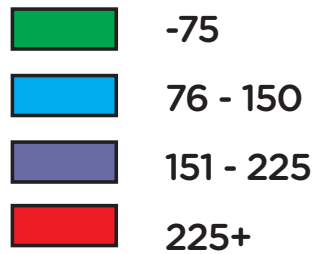

NUMBERS AGED 65+ AND LIVING ALONE IN EACH ELECTORAL DISTRICT IN DUBLIN NORTH*

Legend (Numbers)

Electoral Districts in Dublin North

2 Arran Quay A	25 Ballymun E	Roselawn	60 Clontarf West A	82 Grange C	112 Priorswood A
3 Arran Quay B	26 Ballymun F	42 Botanic A	61 Clontarf West B	83 Grange D	113 Priorswood B
4 Arran Quay C	28 Beaumont A	43 Botanic B	62 Clontarf West C	84 Grange E	114 Priorswood C
5 Arran Quay D	29 Beaumont B	44 Botanic C	63 Clontarf West D	85 Harmonstown A	115 Priorswood D
6 Arran Quay E	30 Beaumont C	45 Cabra East A	64 Clontarf West E	86 Harmonstown B	116 Priorswood E
7 Ashtown A	31 Beaumont D	46 Cabra East B	66 Drumcondra South A	90 Inns Quay A	117 Raheny-Foxfield
8 Ashtown B	32 Beaumont E	47 Cabra East C	67 Drumcondra South B	91 Inns Quay B	118 Raheny-Greendale
9 Ayrfield	33 Beaumont F	48 Cabra West A	68 Drumcondra South C	92 Inns Quay C	119 Raheny-St. Assam
12 Baldoyle	34 Blanchardstown-Abbotstown	49 Cabra West B	70 Edenmore	93 Kilmore A	120 Rotunda A
15 Ballybough A	36 Blanchardstown-Coolmine	50 Cabra West C	71 Finglas North A	94 Kilmore B	121 Rotunda B
16 Ballybough B	37 Blanchardstown-Corduff	51 Cabra West D	72 Finglas North B	95 Kilmore C	124 Sutton
17 Ballygall A	38 Blanchardstown-Delwood	52 Castleknock-Knockmaroon	73 Finglas North C	96 Kilmore D	131 Turnapin
18 Ballygall B	39 Blanchardstown-Mulhuddart	53 Castleknock-Park	74 Finglas South A	103 Mountjoy A	132 Whitehall A
19 Ballygall C	40 Blanchardstown-Tyrrelstown	55 Clontarf East A	75 Finglas South B	104 Mountjoy B	133 Whitehall B
20 Ballygall D		56 Clontarf East B	76 Finglas South C	105 North City	134 Whitehall C
21 Ballymun A		57 Clontarf East C	77 Finglas South D	106 North Dock A	135 Whitehall D
22 Ballymun B		58 Clontarf East D	79 Grace Park	107 North Dock B	
23 Ballymun C		59 Clontarf East E	80 Grange A	108 North Dock C	
24 Ballymun D			81 Grange B	109 Phoenix Park	