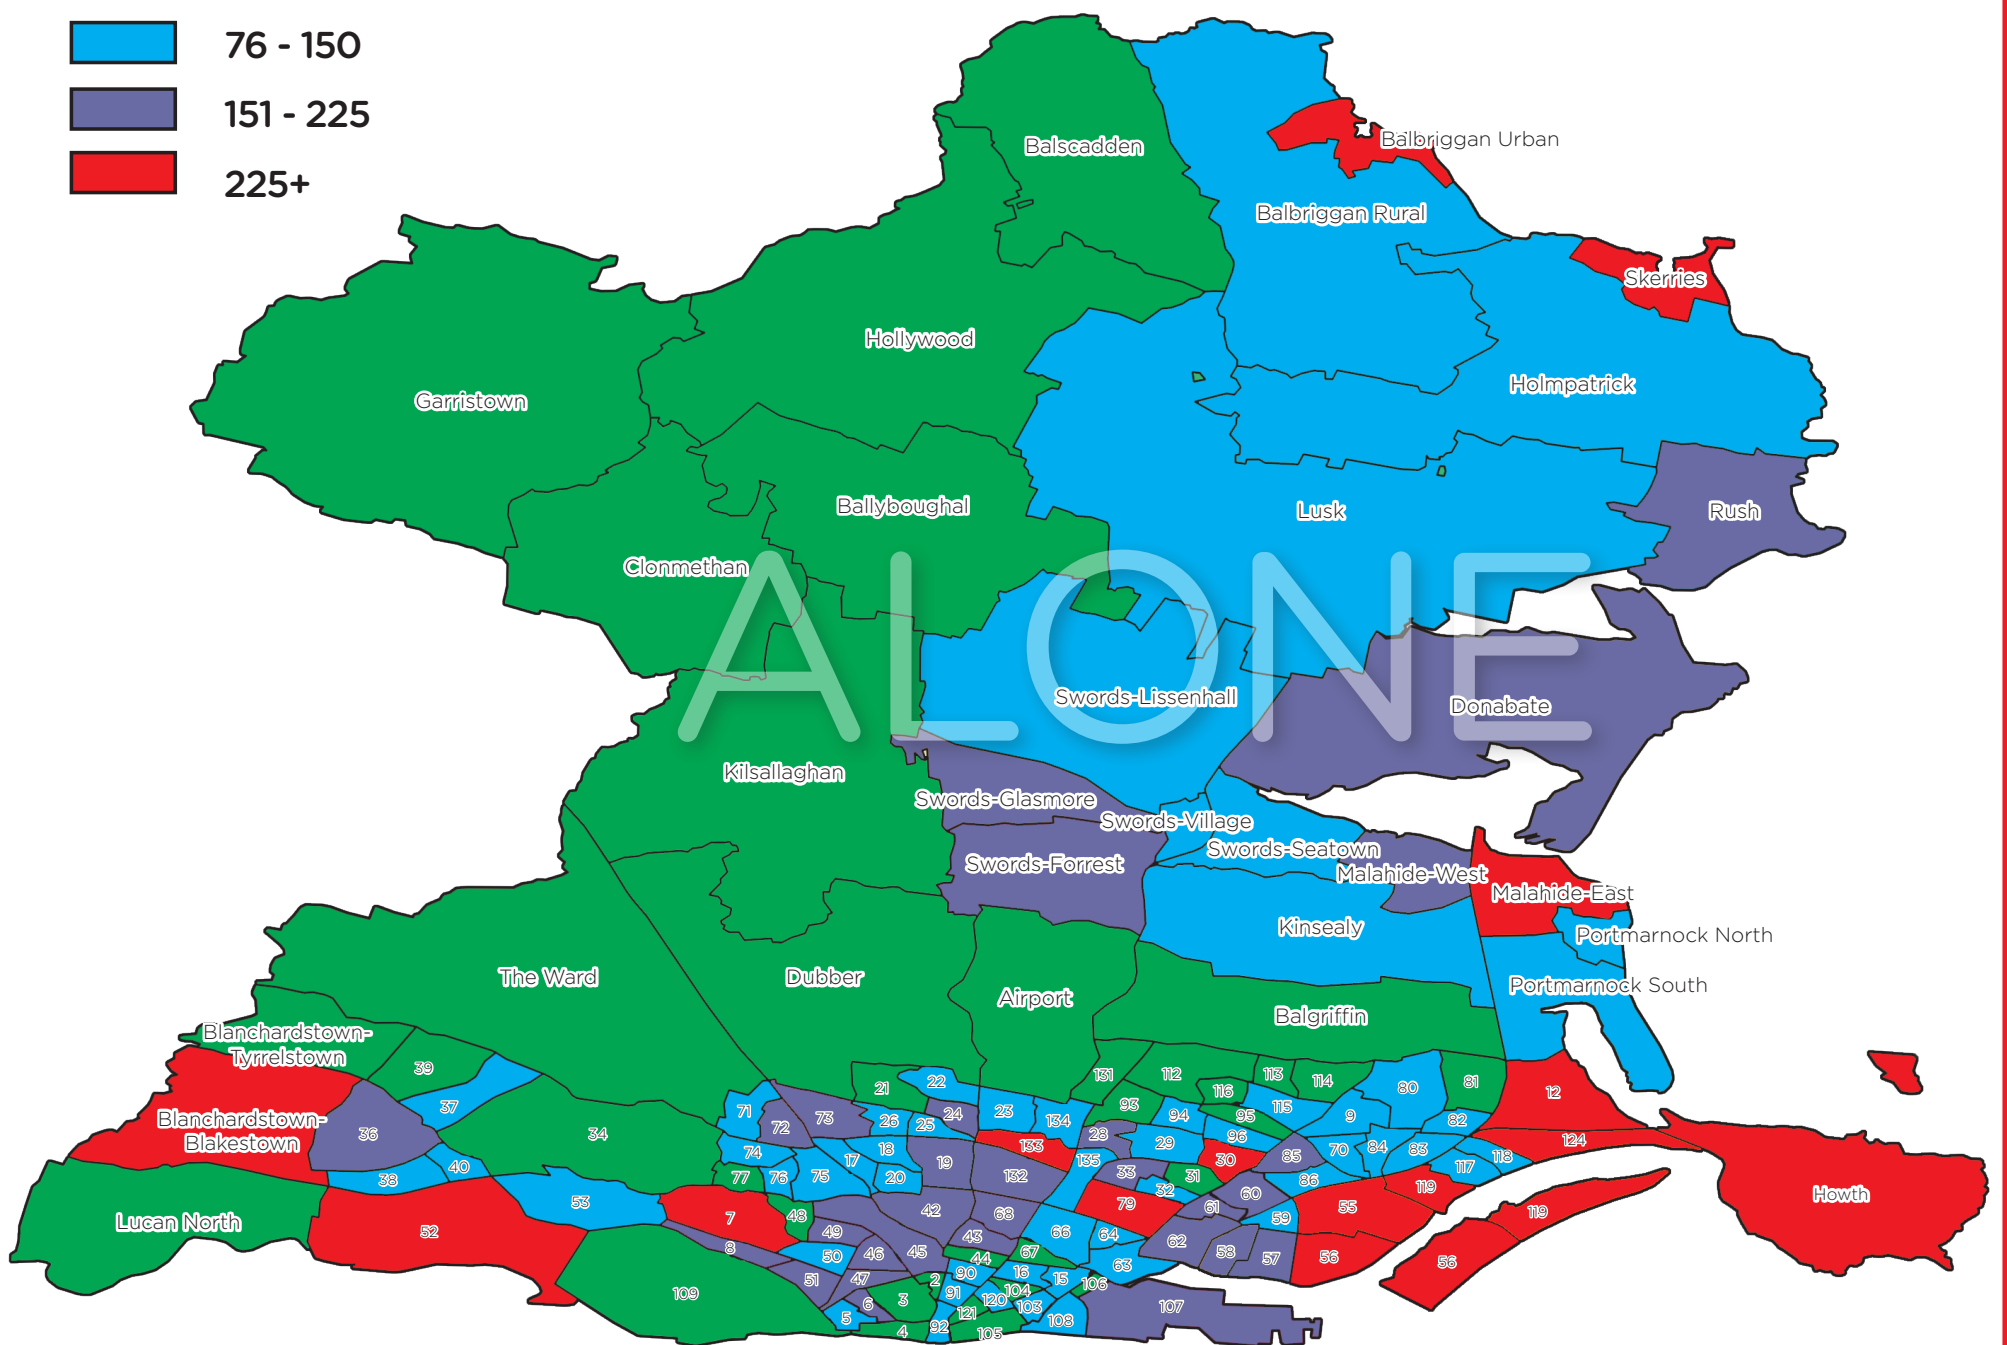

NUMBERS AGED 65+ AND LIVING ALONE IN EACH ELECTORAL DISTRICT IN DUBLIN NORTH*

Legend (Numbers)

Electoral Districts in Dublin North

2 Arran Quay A	25 Ballymun E	Roselawn	60 Clontarf West A	82 Grange C	112 Priorswood A
3 Arran Quay B	26 Ballymun F	42 Botanic A	61 Clontarf West B	83 Grange D	113 Priorswood B
4 Arran Quay C	28 Beaumont A	43 Botanic B	62 Clontarf West C	84 Grange E	114 Priorswood C
5 Arran Quay D	29 Beaumont B	44 Botanic C	63 Clontarf West D	85 Harmonstown A	115 Priorswood D
6 Arran Quay E	30 Beaumont C	45 Cabra East A	64 Clontarf West E	86 Harmonstown B	116 Priorswood E
7 Ashtown A	31 Beaumont D	46 Cabra East B	66 Drumcondra South A	90 Inns Quay A	117 Raheny-Foxfield
8 Ashtown B	32 Beaumont E	47 Cabra East C	67 Drumcondra South B	91 Inns Quay B	118 Raheny-Greendale
9 Ayrfield	33 Beaumont F	48 Cabra West A	68 Drumcondra South C	92 Inns Quay C	119 Raheny-St. Assam
12 Baldoyle	34 Blanchardstown-Abbotstown	49 Cabra West B	70 Edenmore	93 Kilmore A	120 Rotunda A
15 Ballybough A	36 Blanchardstown-Coolmine	50 Cabra West C	71 Finglas North A	94 Kilmore B	121 Rotunda B
16 Ballybough B	37 Blanchardstown-Corduff	51 Cabra West D	72 Finglas North B	95 Kilmore C	124 Sutton
17 Ballygall A	38 Blanchardstown-Delwood	52 Castleknock-Knockmaroon	73 Finglas North C	96 Kilmore D	131 Turnapin
18 Ballygall B	39 Blanchardstown-Mulhuddart	53 Castleknock-Park	74 Finglas South A	103 Mountjoy A	132 Whitehall A
19 Ballygall C	40 Blanchardstown-Tyrrelstown	55 Clontarf East A	75 Finglas South B	104 Mountjoy B	133 Whitehall B
20 Ballygall D		56 Clontarf East B	76 Finglas South C	105 North City	134 Whitehall C
21 Ballymun A		57 Clontarf East C	77 Finglas South D	106 North Dock A	135 Whitehall D
22 Ballymun B		58 Clontarf East D	79 Grace Park	107 North Dock B	
23 Ballymun C		59 Clontarf East E	80 Grange A	108 North Dock C	
24 Ballymun D			81 Grange B	109 Phoenix Park	

Data Source: StatBank, Central Statistics Office (2016)

* Dublin North is an area defined by the Health Service Executive and covers most of North Dublin. It is not to be confused with the Dáil constituency 'Dublin North' covering a far smaller area.