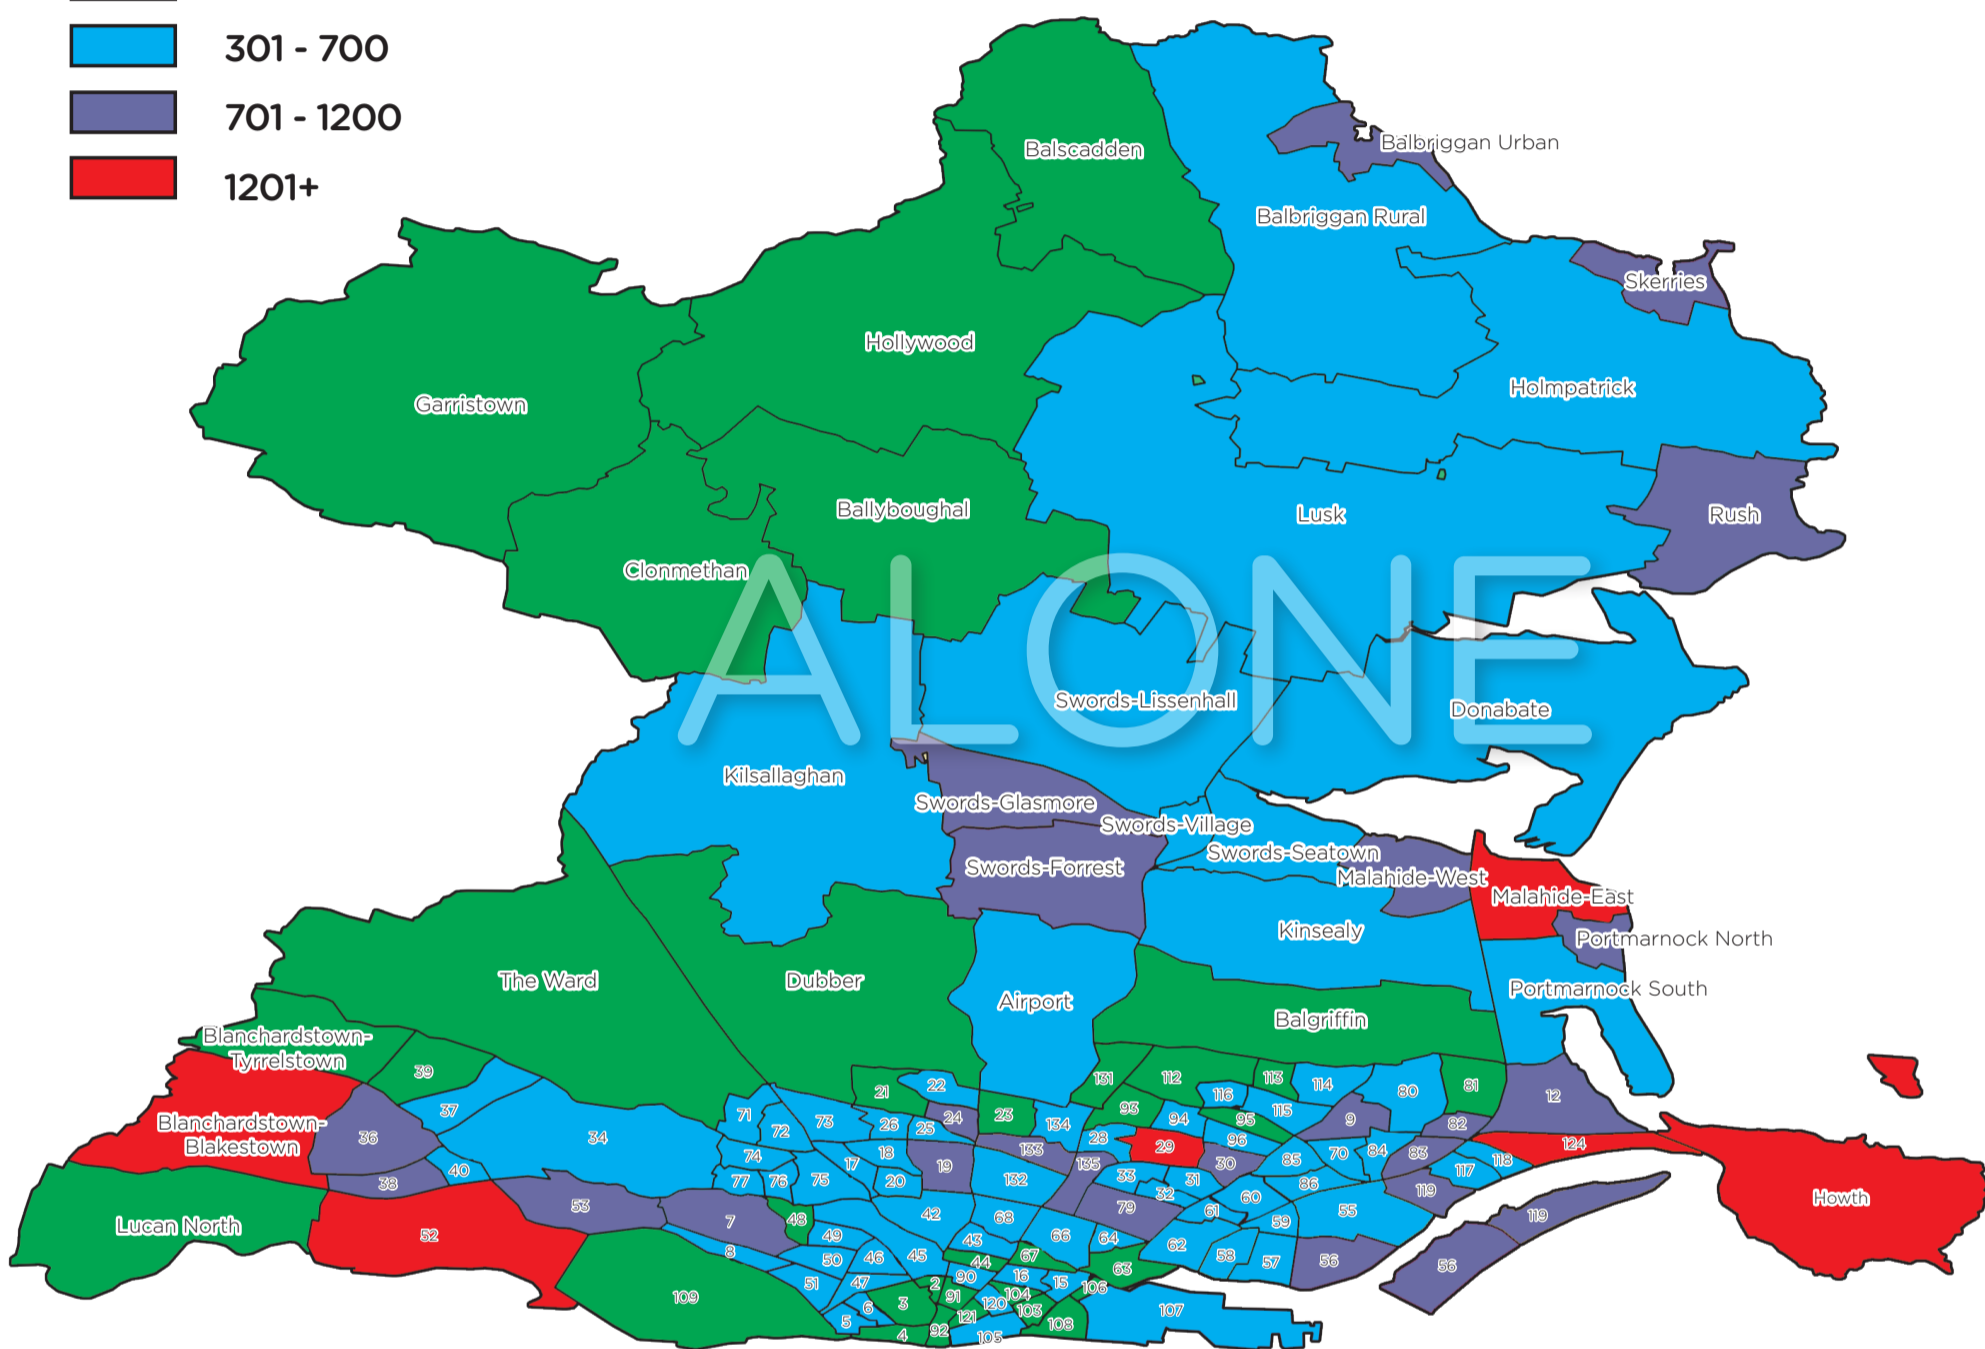

NUMBERS AGED 65+ IN EACH ELECTORAL DISTRICT IN DUBLIN NORTH*

Legend (Numbers)

Electoral Districts in Dublin North

2 Arran Quay A	25 Ballymun E	Roselawn	60 Clontarf West A	82 Grange C	112 Priorswood A
3 Arran Quay B	26 Ballymun F	42 Botanic A	61 Clontarf West B	83 Grange D	113 Priorswood B
4 Arran Quay C	28 Beaumont A	43 Botanic B	62 Clontarf West C	84 Grange E	114 Priorswood C
5 Arran Quay D	29 Beaumont B	44 Botanic C	63 Clontarf West D	85 Harmonstown A	115 Priorswood D
6 Arran Quay E	30 Beaumont C	45 Cabra East A	64 Clontarf West E	86 Harmonstown B	116 Priorswood E
7 Ashtown A	31 Beaumont D	46 Cabra East B	66 Drumcondra South A	90 Inns Quay A	117 Raheny-Foxfield
8 Ashtown B	32 Beaumont E	47 Cabra East C	67 Drumcondra South B	91 Inns Quay B	118 Raheny-Greendale
9 Ayrfield	33 Beaumont F	48 Cabra West A	68 Drumcondra South C	92 Inns Quay C	119 Raheny-St. Assam
12 Baldoyle	34 Blanchardstown-Abbotstown	49 Cabra West B	70 Edenmore	93 Kilmore A	120 Rotunda A
15 Ballybough A	36 Blanchardstown-Coolmine	50 Cabra West C	71 Finglas North A	94 Kilmore B	121 Rotunda B
16 Ballybough B	37 Blanchardstown-Corduff	51 Cabra West D	72 Finglas North B	95 Kilmore C	124 Sutton
17 Ballygall A	38 Blanchardstown-Delwood	52 Castleknock-Knockmaroon	73 Finglas North C	96 Kilmore D	131 Turnapin
18 Ballygall B	39 Blanchardstown-Mulhuddart	53 Castleknock-Park	74 Finglas South A	103 Mountjoy A	132 Whitehall A
19 Ballygall C	40 Blanchardstown-	55 Clontarf East A	75 Finglas South B	104 Mountjoy B	133 Whitehall B
20 Ballygall D		56 Clontarf East B	76 Finglas South C	105 North City	134 Whitehall C
21 Ballymun A		57 Clontarf East C	77 Finglas South D	106 North Dock A	135 Whitehall D
22 Ballymun B		58 Clontarf East D	79 Grace Park	107 North Dock B	
23 Ballymun C		59 Clontarf East E	80 Grange A	108 North Dock C	
24 Ballymun D			81 Grange B	109 Phoenix Park	

Data Source: StatBank, Central Statistics Office (2016)

* Dublin North is an area defined by the Health Service Executive and covers most of North Dublin. It is not to be confused with the Dáil constituency 'Dublin North' covering a far smaller area.